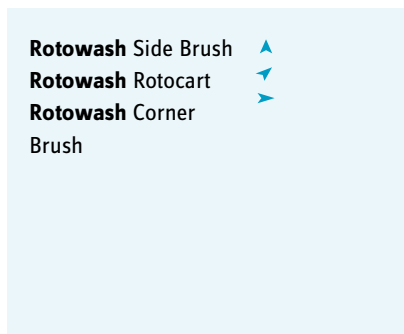

The Power of Performance

Model: Rotowash R30S One machine for multiple applications

Rapid Scrub-Wash-Dry

Rotowash R30S

rotowash

Optional Accessories:

One machine
for multiple applications

Specifications	Rotowash R30S
Single-Phase Induction Motor,	550w
Various Ratings Available eg 230V 50Hz	
Brush Speed	650rpm
Cleaning Width	300mm
Solution Capacity (ltr)	8.5
Injection	Gravity
Brush Pressure	325g/cm ²
Weight	23.5kg
Length	366mm
Width	403mm
Clearance Height	205mm
Coverage (Hard Floors)	430m ² /h*
Coverage (Carpets)	170m ² /h*

(*up to)

Rotowash Side Brush ▲
 Rotowash Rotocart ▲
 Rotowash Corner Brush ▲

R30S - The Power of Performance

The standard models including loop handle, non-electrical water dosage and distribution of the cleaning solution between the brushes.